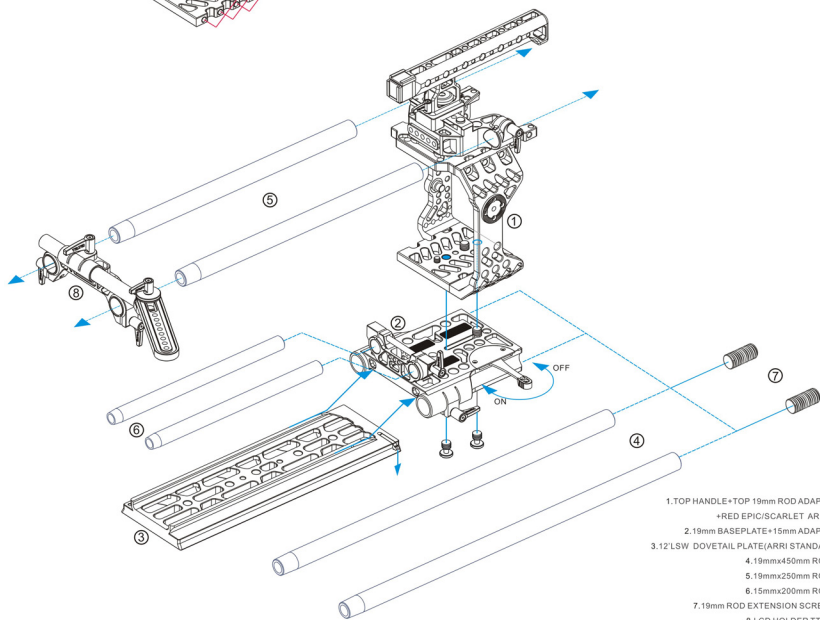

TOP HANDLE+TOP 19mm ROD ADAPTOR  
+RED EPIC/SCARLET ARMOR

- 1.TOP HANDLE+TOP 19mm ROD ADAPTOR  
+RED EPIC/SCARLET ARMOR
- 2.19mm BASEPLATE+15mm ADAPTOR
- 3.12°LSW DOVETAIL PLATE(ARRI STANDARD)
- 4.19mmx450mm ROD\*2
- 5.19mmx250mm ROD\*2
- 6.15mmx200mm ROD\*2
- 7.19mm ROD EXTENSION SCREW\*2
- 8.LCD HOLDER TT-C01